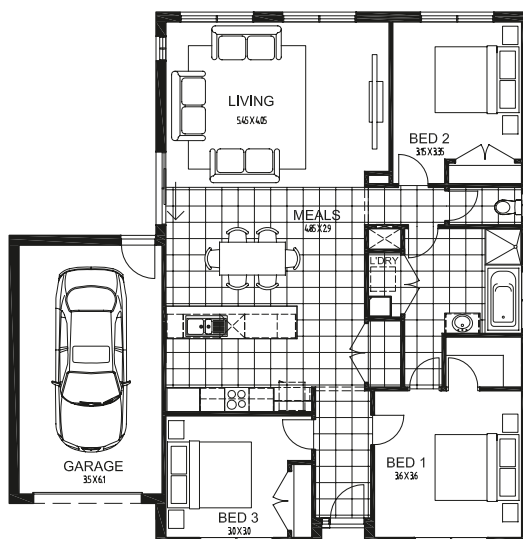

Warrality Home & land package

Warrality
ARMSTRONG CREEK

The Classic 1560

From
\$305,900*

Features:

- Open plan living
- 3 bedrooms
- Single garage

**FINAL STAGES
NOW SELLING**

ARB homes
AUSTRALIA'S RESIDENTIAL BUILDER